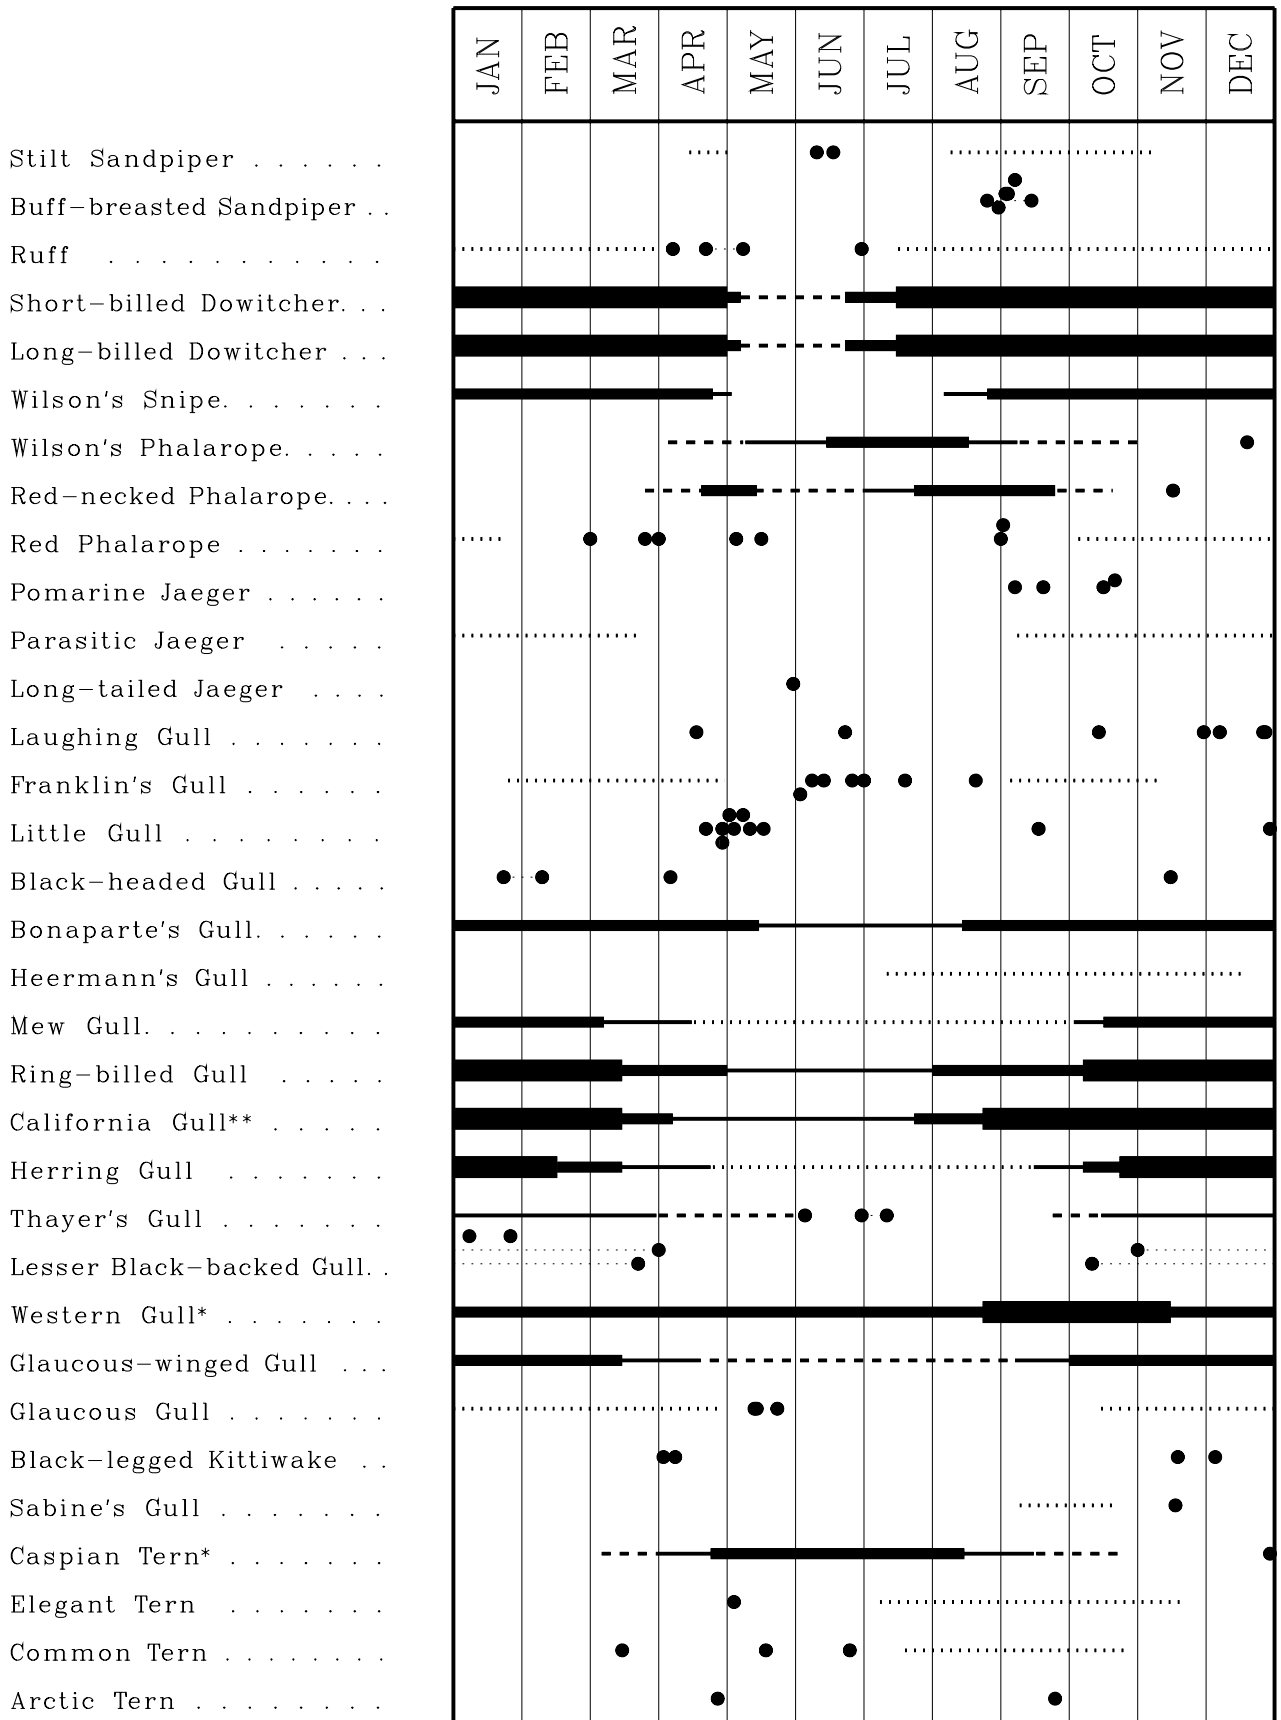

A Checklist of the Birds of Santa Clara County

The distribution of birds observed over the period of a year is charted in this checklist. The checklist, as of 31 March 2005, includes 387 species recorded in the county. Breeding status is indicated by ** for regular breeders and * for irregular breeders. The definitions of line thicknesses and symbols are indicated in the legend below.

	JAN	FEB	MAR	APR	MAY	JUN	JUL	AUG	SEP	OCT	NOV	DEC
American Golden-Plover . . .							•					
Pacific Golden-Plover . . .		•					••					
Snowy Plover**												
Semipalmated Plover			—	—	—	—	—	—				
Killdeer**												
Mountain Plover	••										•	•
Black Oystercatcher								•			•	
Black-necked Stilt**												
American Avocet**												
Greater Yellowlegs			—	—	—	—	—	—	—	—	—	—
Lesser Yellowlegs												
Solitary Sandpiper				•••••			•••••					
Willet	—	—	—	—	—	—	—	—	—	—	—	—
Wandering Tattler					•			•••••		•		•
Spotted Sandpiper*												
Whimbrel				—	—	—	—	—	—	—	—	—
Long-billed Curlew		—										
Hudsonian Godwit					••			••••	•			
Bar-tailed Godwit								••••	••			
Marbled Godwit												
Ruddy Turnstone	•	•										
Black Turnstone										••		
Red Knot			•••	•••								
Sanderling												
Semipalmated Sandpiper . . .					•••							
Western Sandpiper												
Least Sandpiper												
White-rumped Sandpiper . . .									•			
Baird's Sandpiper				••		•				•	•	
Pectoral Sandpiper				••			•	•				
Sharp-tailed Sandpiper . . .	•											••
Dunlin												
Curlew Sandpiper				•	•		•	•				